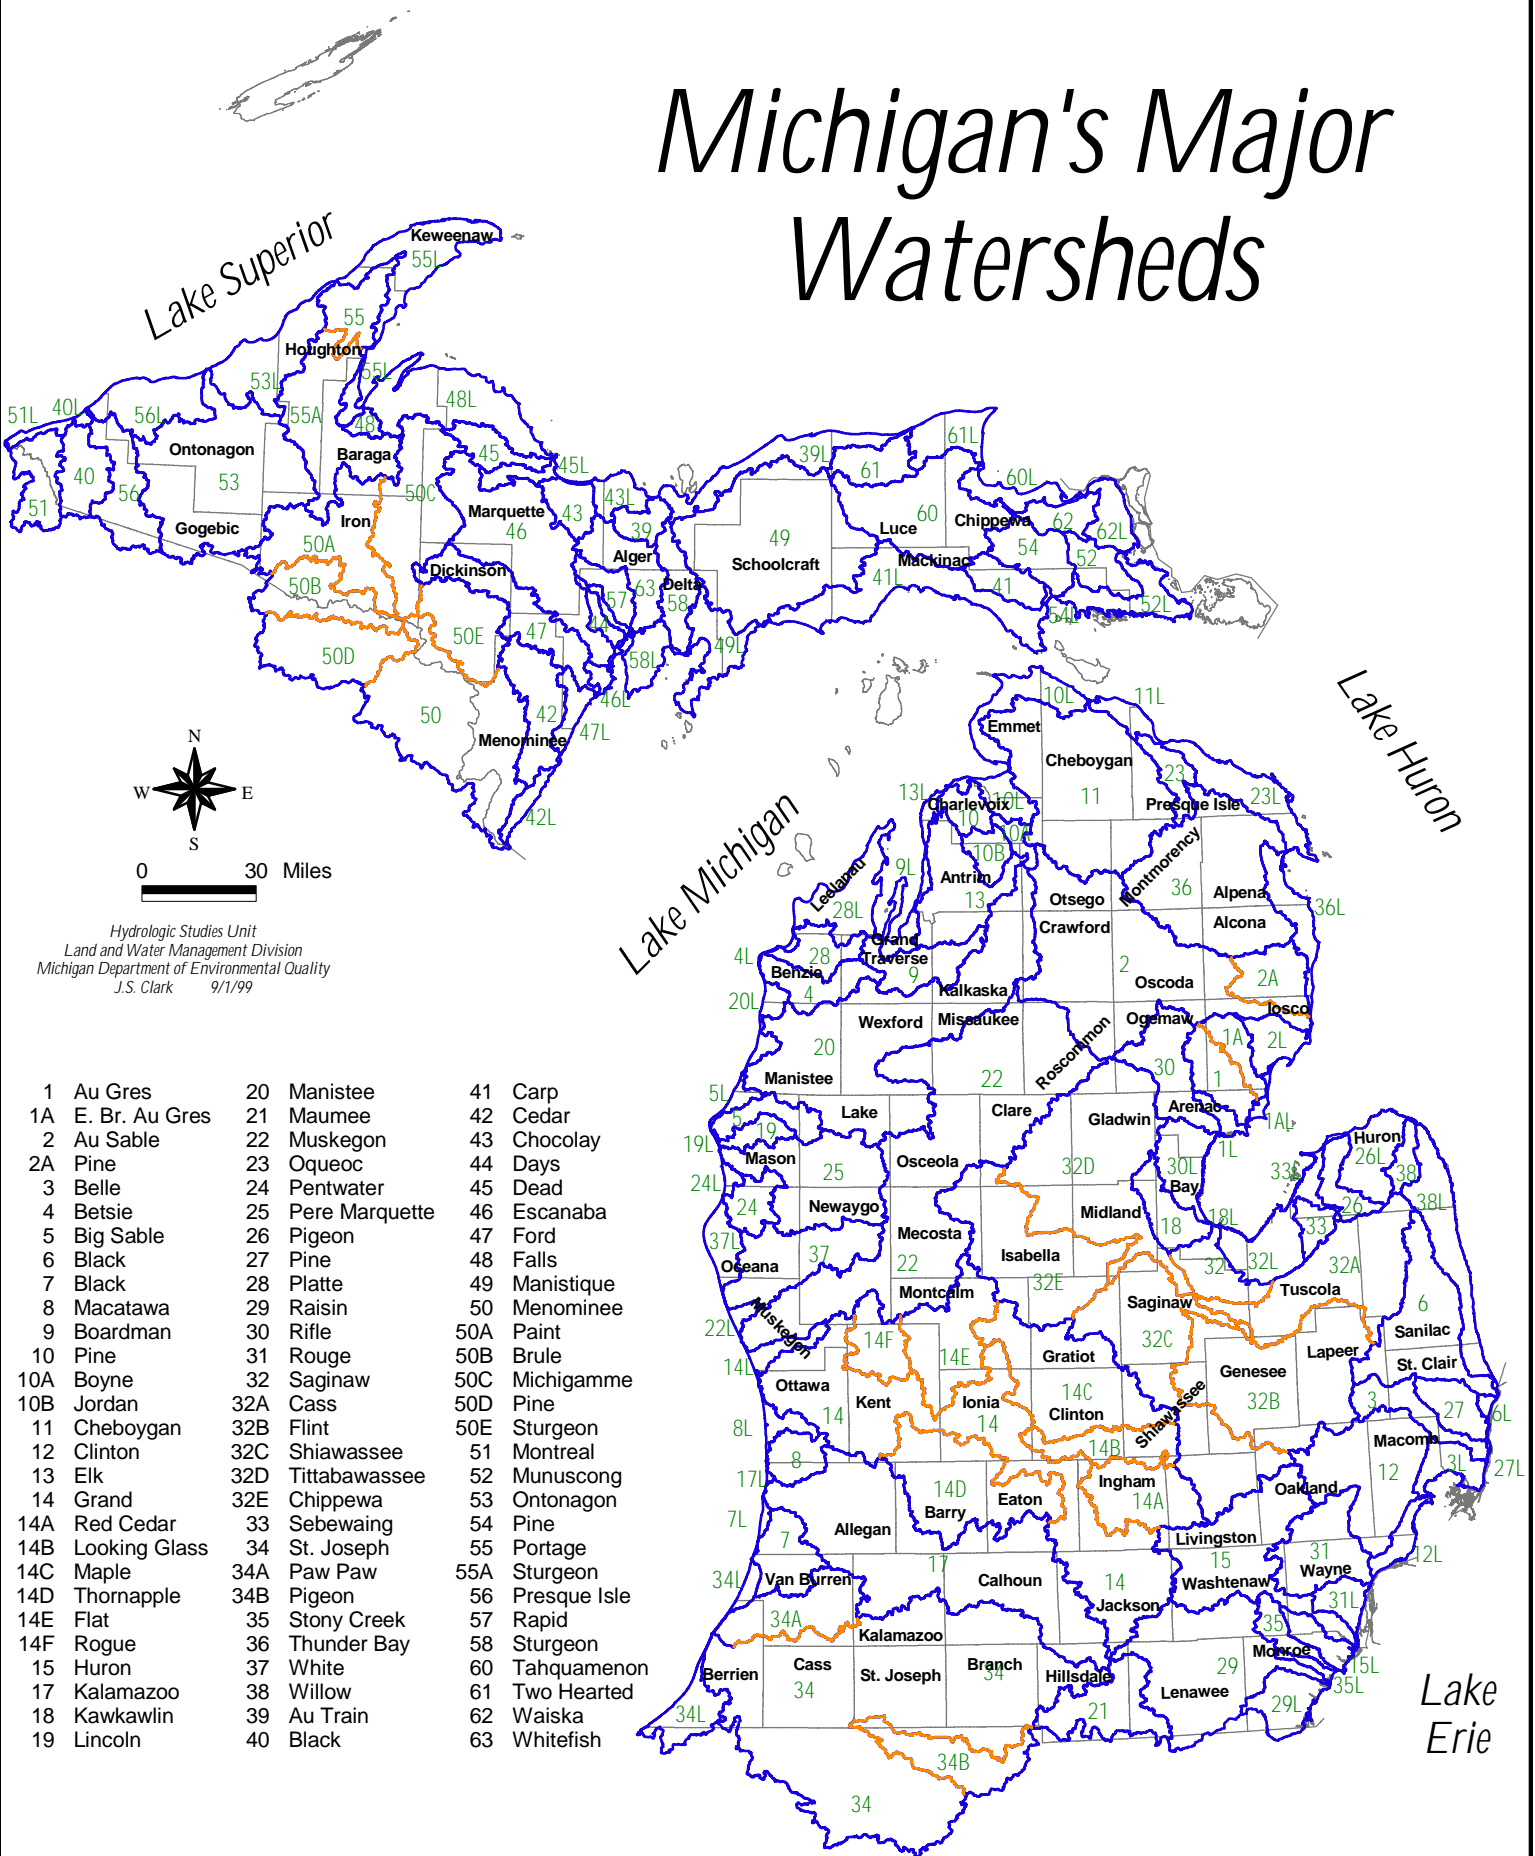

Michigan's Major Watersheds

Note: Basin Numbers followed by an "L" denotes Lake Drainage that is clockwise from the basin outlet.